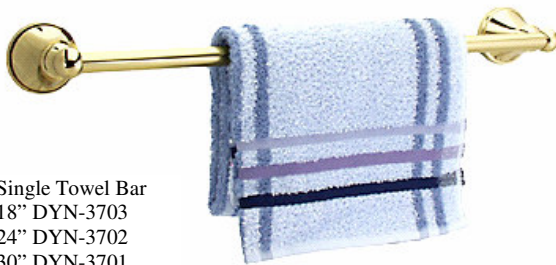

Pacific

The Pacific collection by Dynasty with its simple, classic design and bright finishes make it a perfect choice for almost any bath design. All Dynasty products are made from 100% solid forged brass to guarantee lasting

Available in the following finishes:

- PB Polished Brass
- SN Satin Nickel
- CM Polished Chrome
- ORB Oil Rubbed Bronze

Single Towel Bar
18" DYN-3703
24" DYN-3702
30" DYN-3701

24" Double Towel Bar
DYN-3716

Toilet Tissue Roll Holder
DYN-3721

6-1/2" Diameter Towel Ring
DYN-3711

Robe Hook
DYN-3751

Porcelain Toothbrush &
Tumbler Holder
DYN-3741

Porcelain Soap Dish
DYN-3731

Glass Shelf
DYN-3761